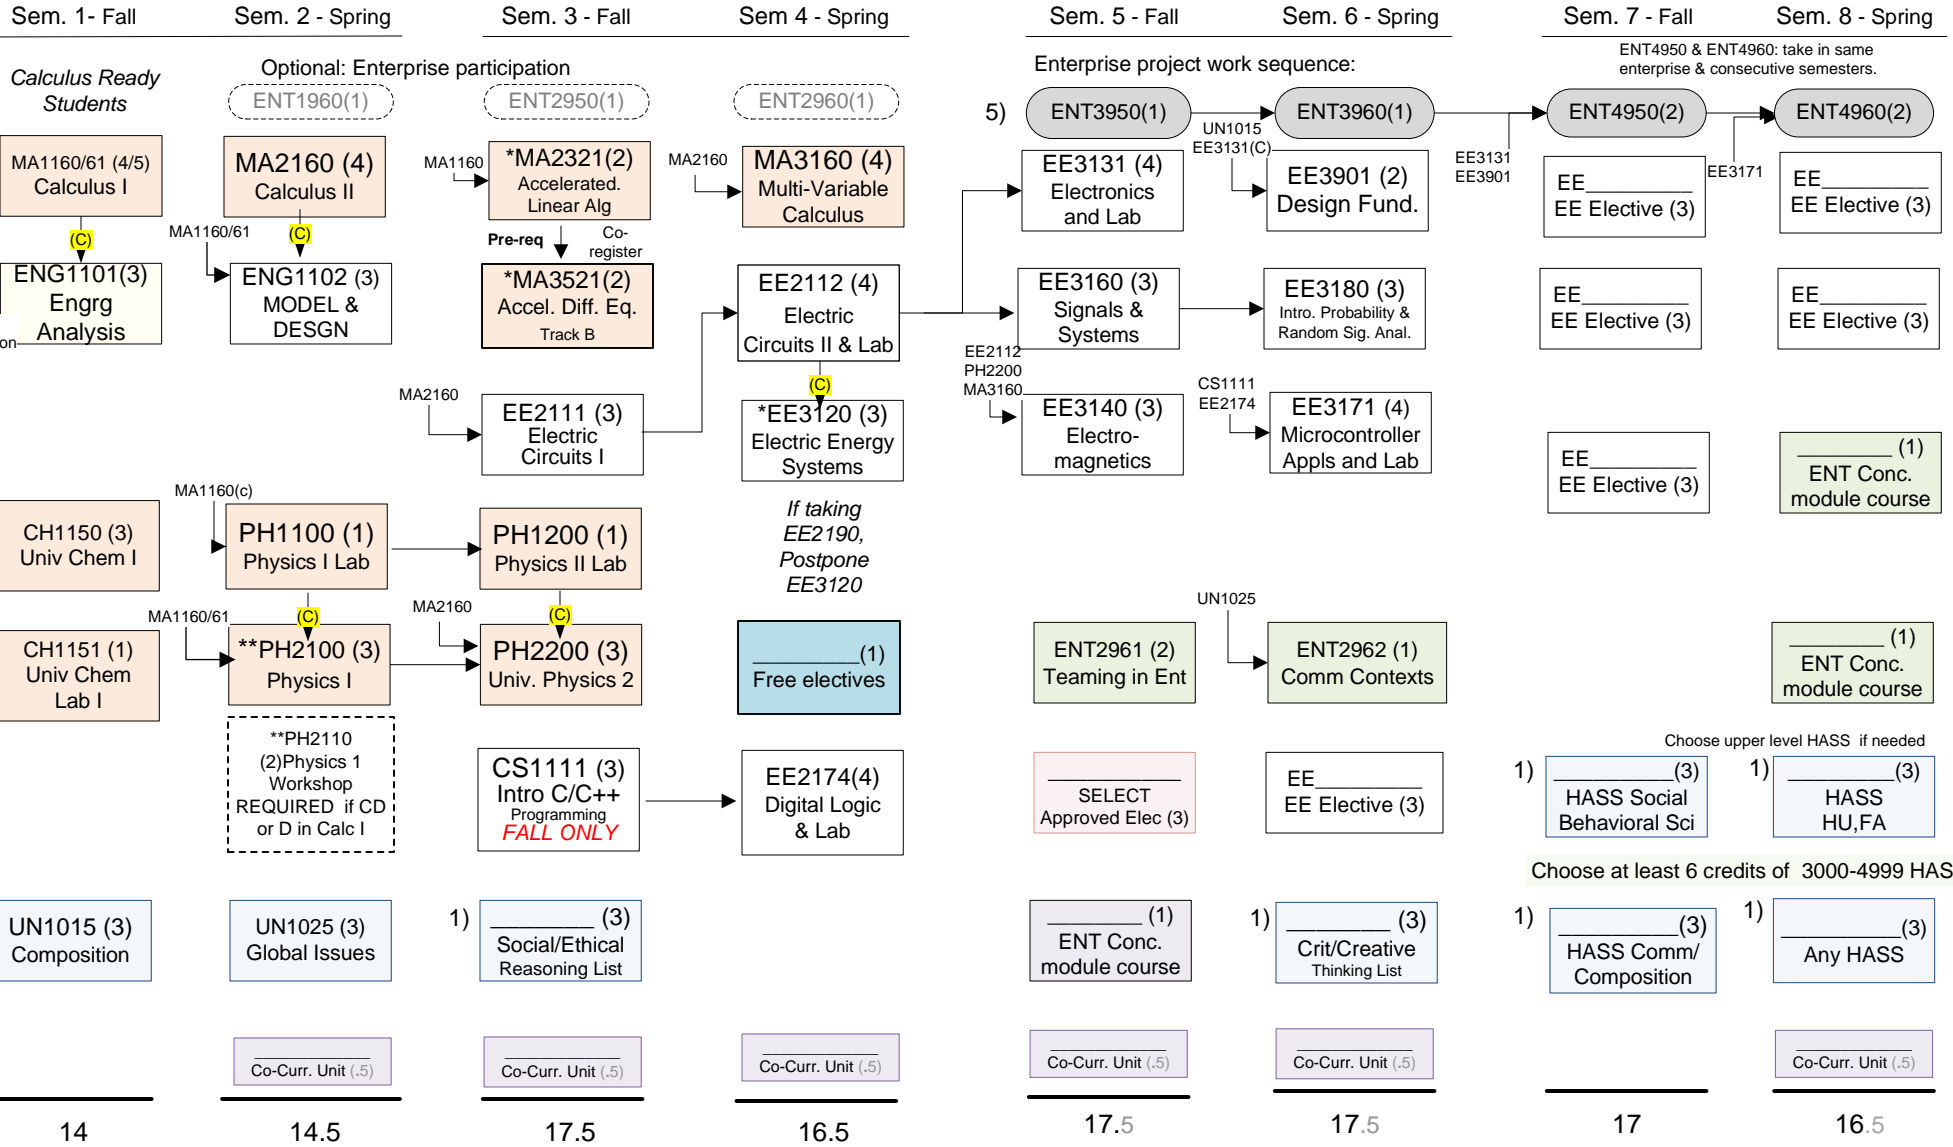

Engineering Enterprise Concentration

ENT4950 & ENT4960: take in same enterprise & consecutive semesters.

 → Concurrent prerequisite (a prereq. that can be taken concurrently)

May take MA2320, delay MA3520&EE2112

Take 14cr min.

Undergraduate advisor:
 Kailee Laplander: EERC 131 kllaplan@mtu.edu

List of approved ENT concentration modules:
 ENT3954, ENT3956, ENT3961, ENT3963, ENT3966, ENT3967, ENT3971, ENT3982, ENT3983, ENT4951, ENT4954

Total 129
 plus 3 units co-curricular activities