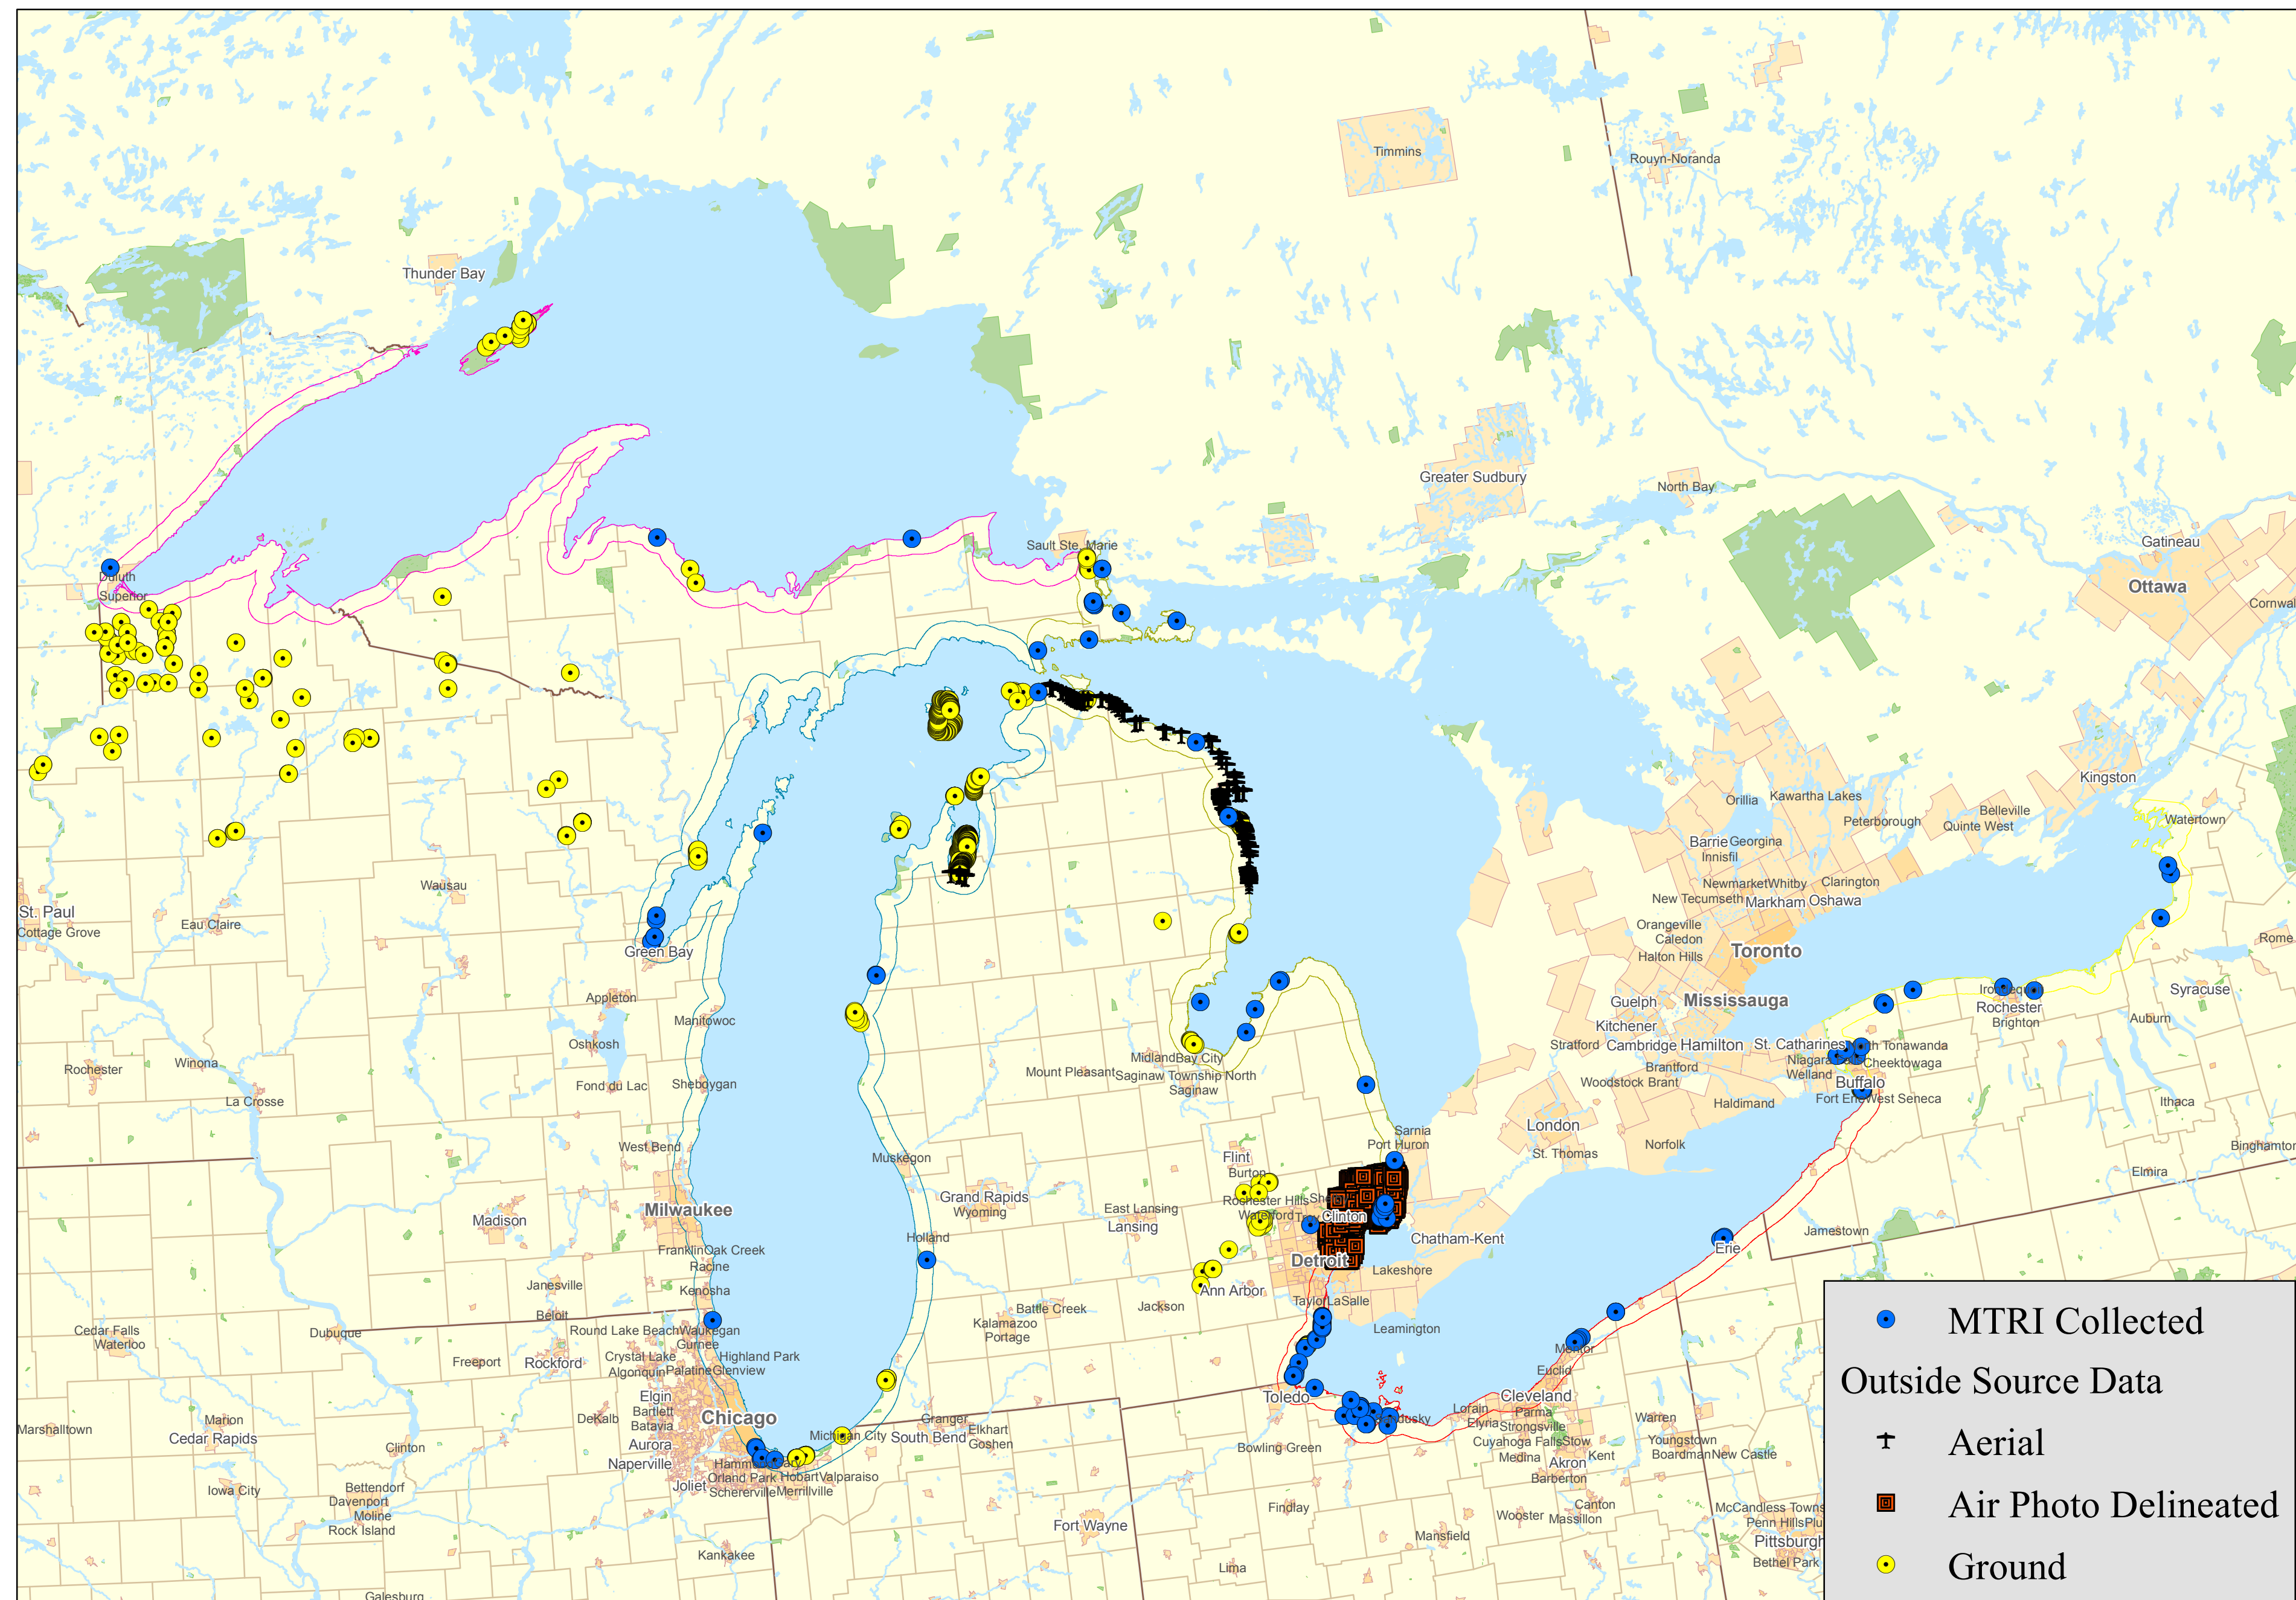

Current Known Distribution of Common Reed (*Phragmites australis*)

	MTRI Collected
	Outside Source Data
	Aerial
	Air Photo Delineated
	Ground

0 25 50 100 150 200 Miles