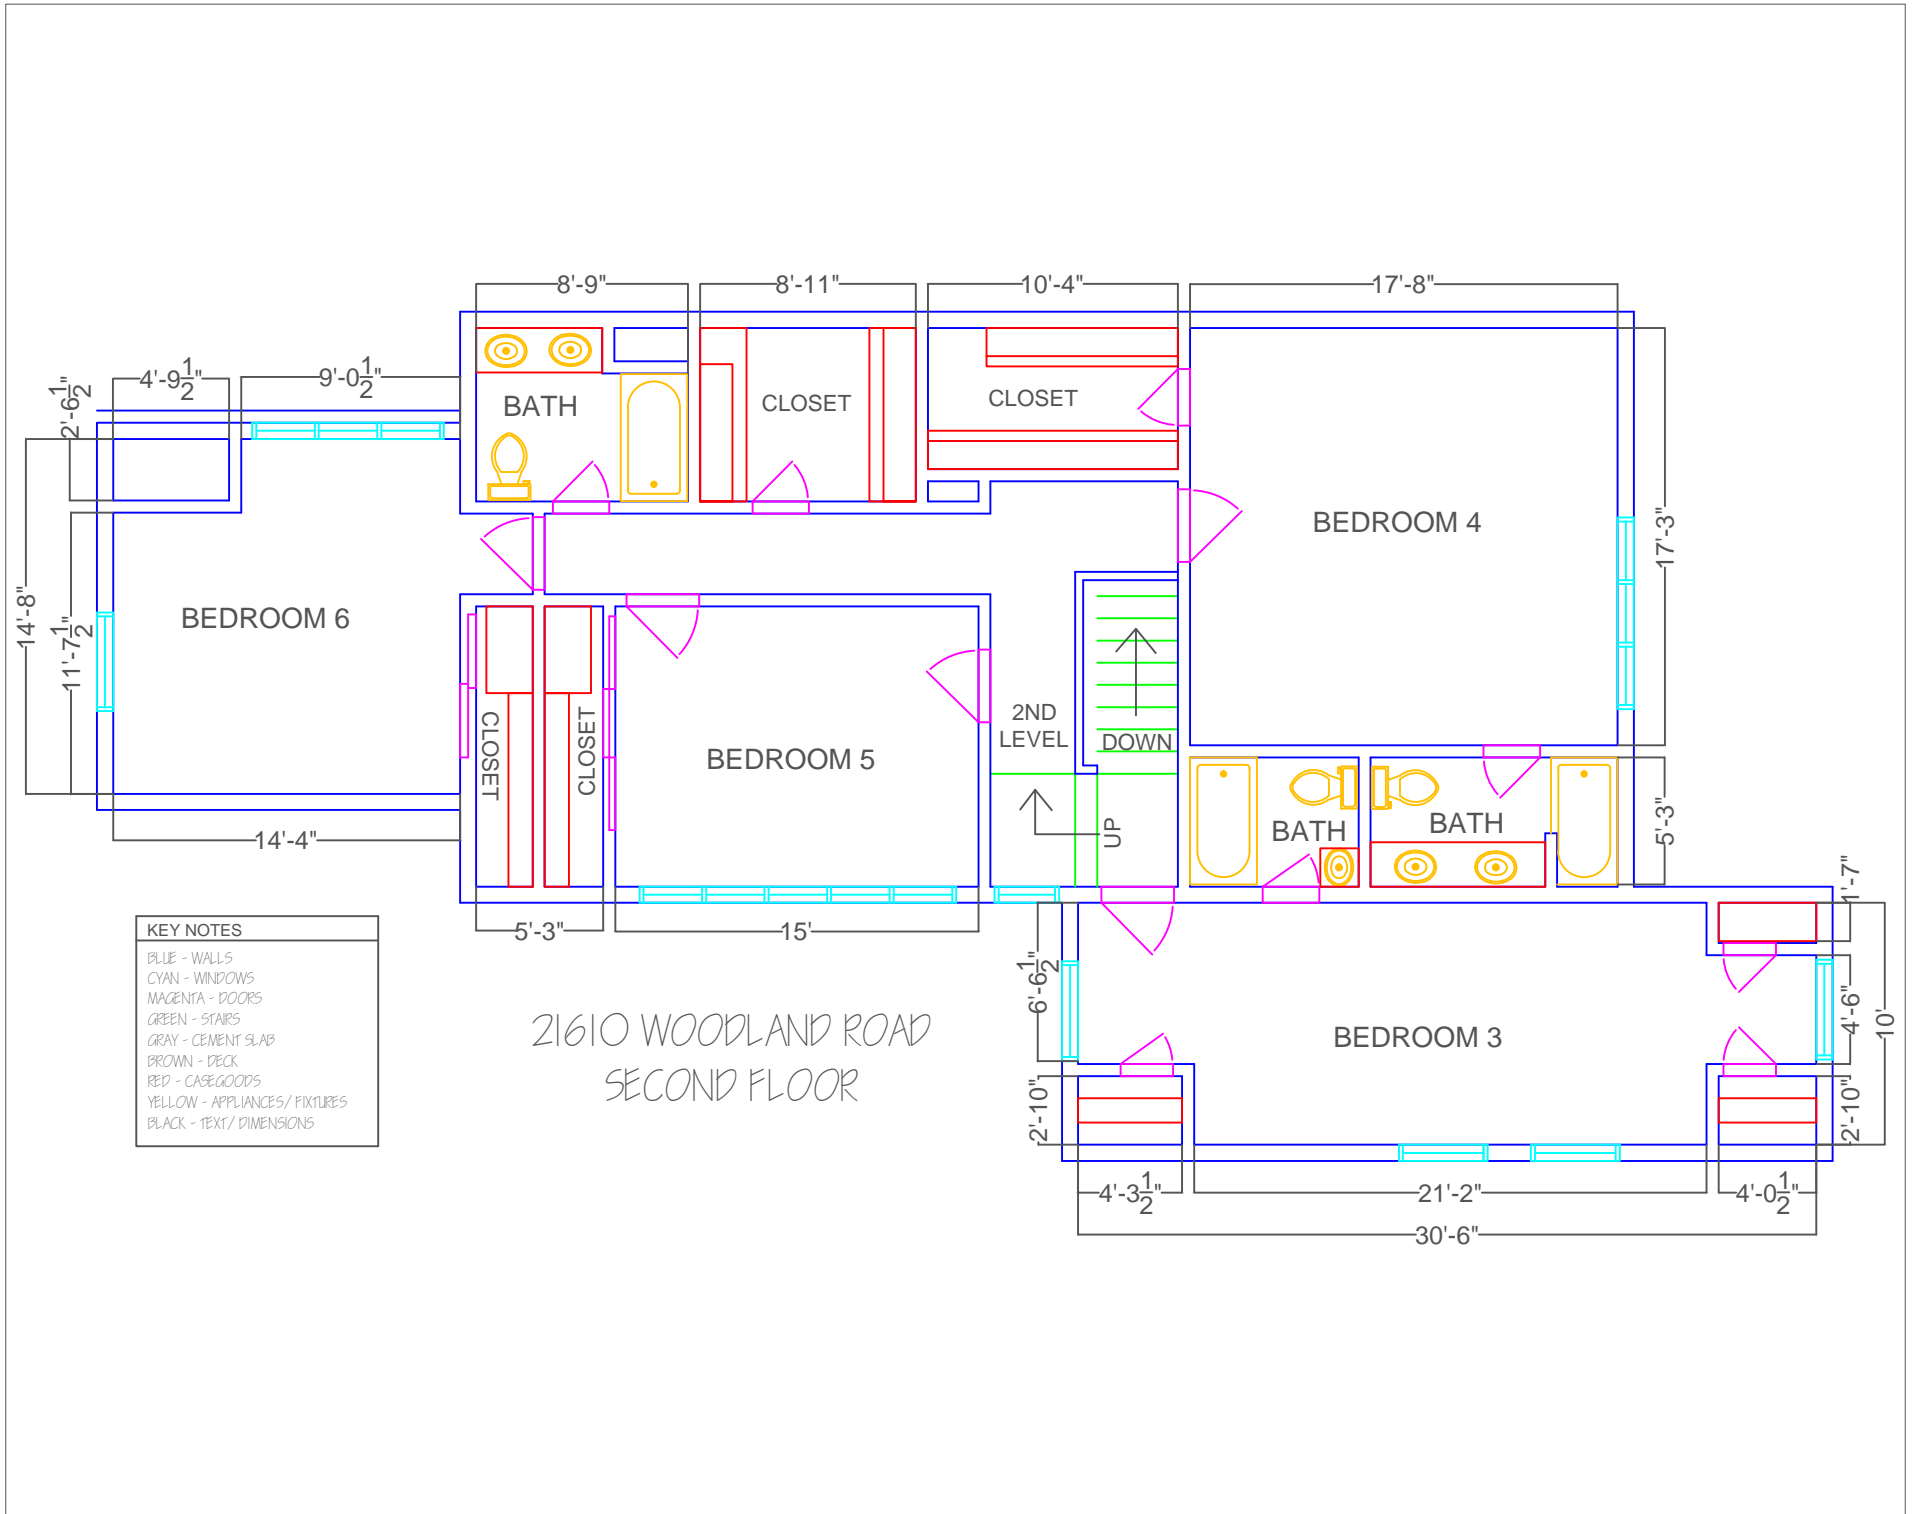

KEY NOTES	
BLUE	- WALLS
CYAN	- WINDOWS
MAGENTA	- DOORS
GREEN	- STAIRS
GRAY	- CEMENT SLAB
BROWN	- DECK
RED	- CASEGOODS
YELLOW	- APPLIANCES / FIXTURES
BLACK	- TEXT / DIMENSIONS

KEY NOTES	
BLUE	- WALLS
CYAN	- WINDOWS
MAGENTA	- DOORS
GREEN	- STAIRS
GRAY	- CEMENT SLAB
BROWN	- DECK
RED	- CASEGOODS
YELLOW	- APPLIANCES/ FIXTURES
BLACK	- TEXT/ DIMENSIONS