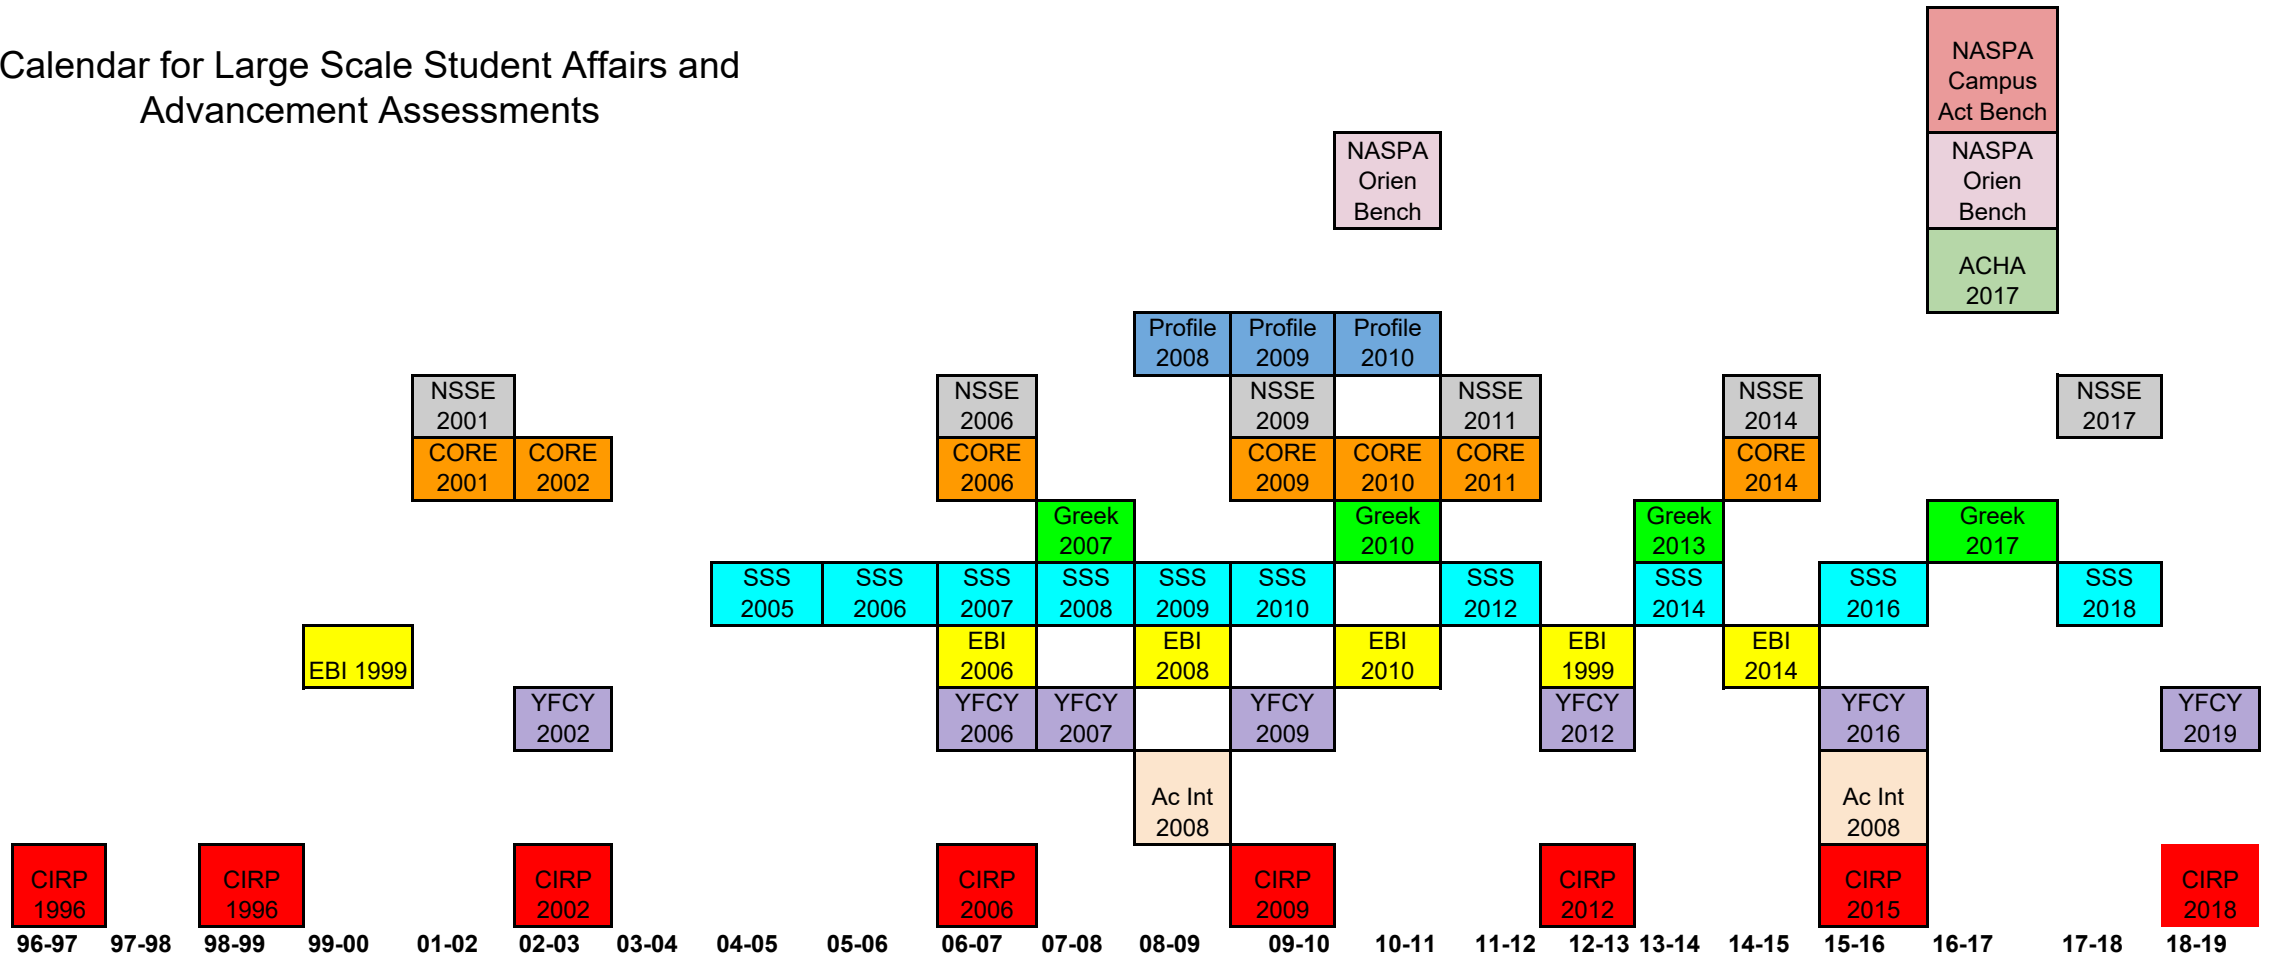

Calendar for Large Scale Student Affairs and Advancement Assessments

Cooperative Institutional Research Program	CORE: Drug and Alcohol	Educational Benchmarking Institute-Housing	American College Health Association
Academic Integrity	National Survey of Student Engagement	Student Satisfaction Survey	NASPA Orientation Benchmark
Your First College Year	Profile of Today's College Student	Greek Experience Survey	NASPA Campus Activities Benchmark

NSSE
2019

SSS
2020

SSS
2022

YFCY
2022

CIRP
2021

19-20

20-21

21-22